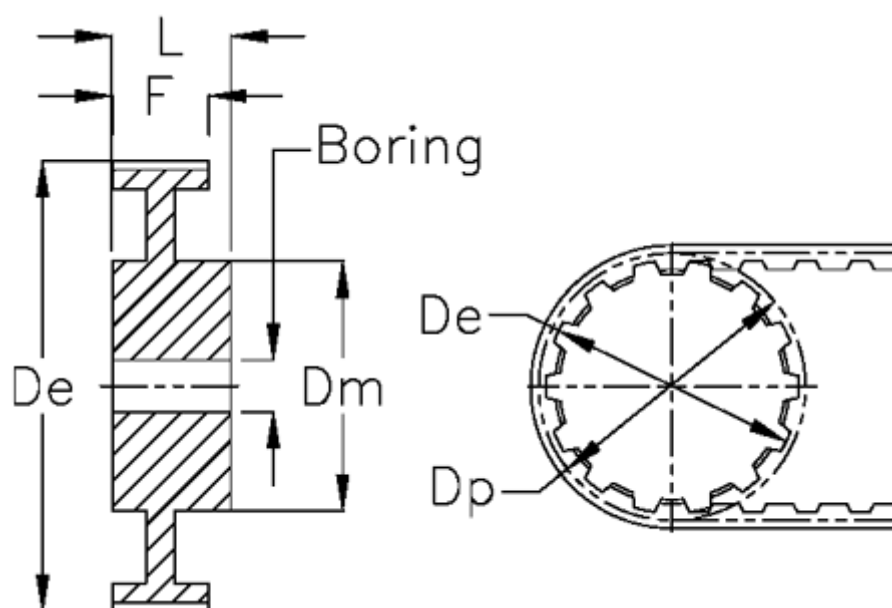

Article number: 604146044037

Description: Timing belt pulley with hub
44 XL 037

Measures

De	= 70.64	Tooth number	= 44
Dm	= 38	Weight	= 0.15
Dp	= 71.15	Width	= XL 037
F	= 14.3		
L	= 25.4		
Max bore	= 23		
Pitch	= 1/5"		
Pre-drilled	= 8		